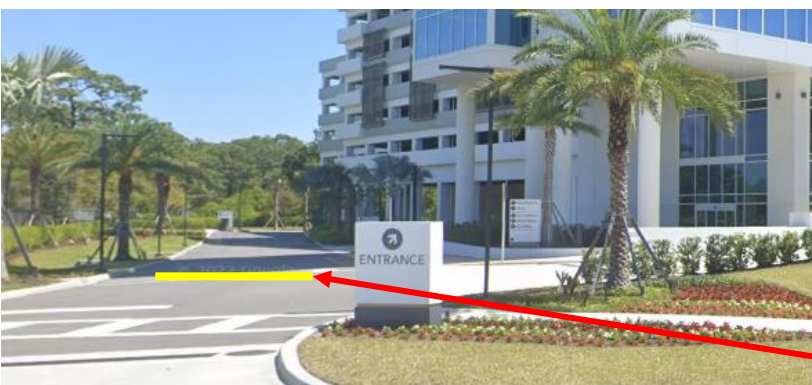

Fun Run Meets  
at the Shuttle Pick Up.  
1<sup>st</sup> floor. Bottom of the escalator.

Start is at the bottom  
of the Front Drive.  
Thru the two posts.  
(Timer and Speaker location)

Cross the round about and  
follow the sidewalk.

Finish Line is at the  
bottom of the Front Drive  
at Cross walk .